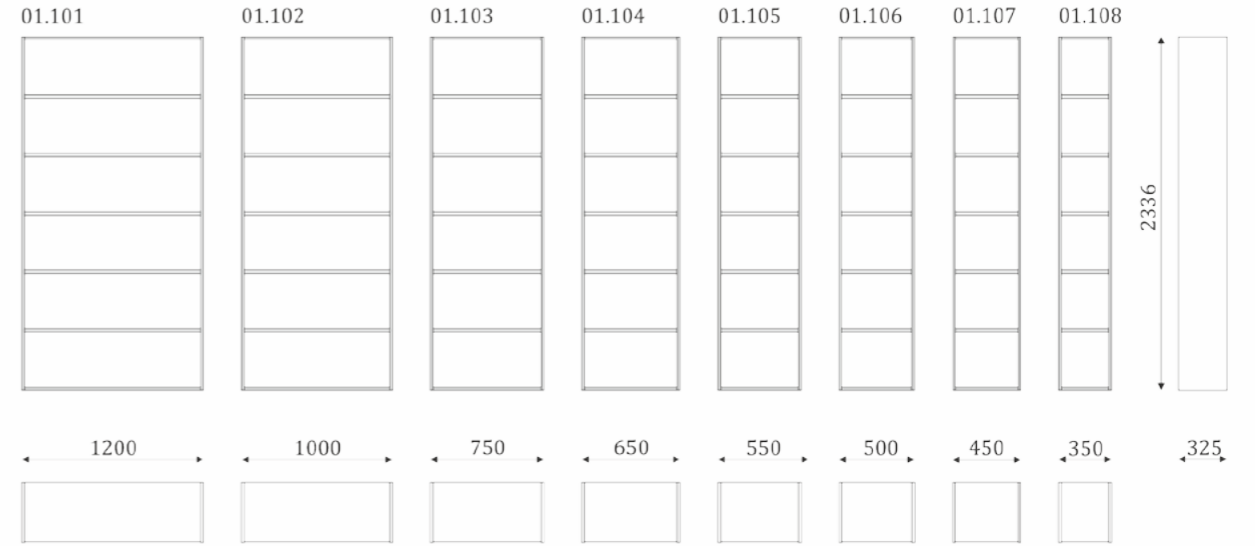

BOOKCASES/СТЕЛЛАЖИ

- 5 built-in shelves;  
- back wall is veneer MDF

- 5 встраиваемых полок;  
- задняя стенка-шпонированный МДФ

- 3 built-in shelves in niche;  
- 1 inserted shelf behind the door;  
- back wall is veneer MDF;