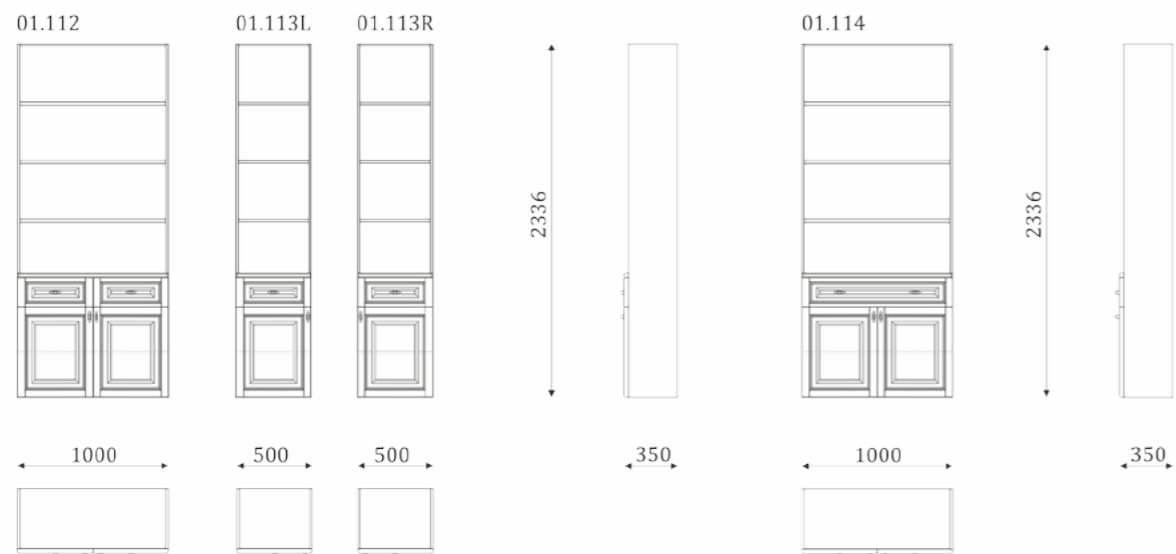

BOOKCASES/СТЕЛЛАЖИ

- 3 built-in shelves in niche;
- 1 inserted shelf behind the door;
- narrow fully pulled-out drawers, 300mm;
- back wall is veneer MDF;
- 3 встраиваемые полки в нише;
- 1 вкладная полка за дверью;
- узкие ящики полного выдвижения, 300мм;
- задняя стенка-шпонированный МДФ;

- 3 built-in shelves in niche;
- 1 inserted shelf behind the door;
- a wide mailbox fully pulled-out drawers, 300mm;
- back wall is veneer MDF;
- 3 встраиваемые полки в нише;
- 1 вкладная полка за дверью;
- широкий ящик полного выдвижения, 300мм;
- задняя стенка-шпонированный МДФ;