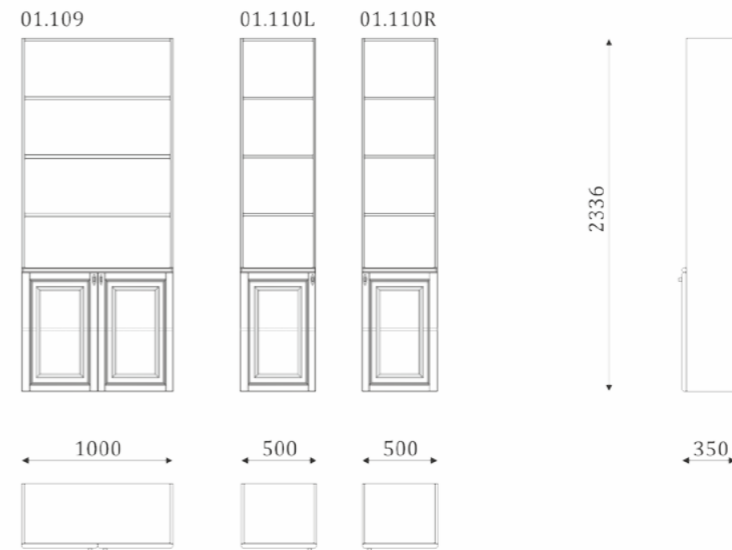

BOOKCASES/СТЕЛЛАЖИ

- 5 built-in shelves;  
- back wall is veneer MDF

- 5 встраиваемых полок;  
- задняя стенка-шпонированный МДФ

- 3 built-in shelves in niche;  
- 1 inserted shelf behind the door;  
- back wall is veneer MDF;